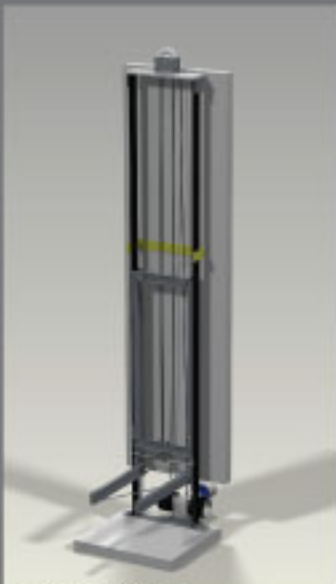

The cab platform includes our unmatched steel pan construction for great durability. Our elevator includes many custom features, ensuring that we meet the needs of differing individual lifestyles.

From traditional to ultra modern, chose the style that's right for you!

PANELS & FIXTURES

GATED

CEILING

BRASS

STAINLESS STEEL

BRONZE

GLASS

CAB OPTIONS

BI-PARTING

THREE VISION ACCORDION GATE

OPTION MOTOR

CLEAR

METAL

LEGACY

TECHNICAL SPECS

Platform Sizes: